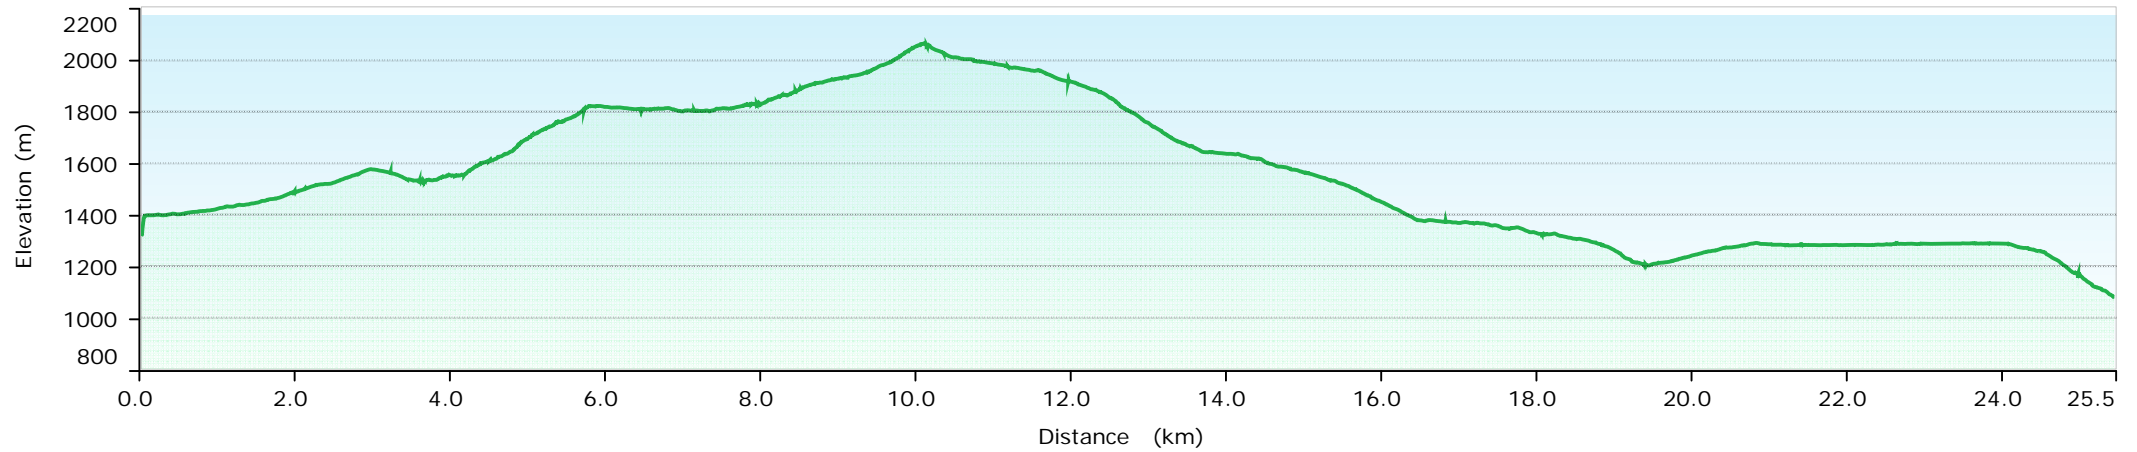

AdriaTOPO PRO
© Garmin Ltd. and Its Subsidiaries 2014
© Monolit d.o.o., Ljubljana, Slovenia 2014

BISTRA GOSTIVAR

ADZINA REKA PATEKA FINAL**Graph****Statistics**

Summary

Points: 3246 Distance: 25.5 km Area: 18.4 sq km

Time

Elapsed Time: 8:12:33 Moving Time: 6:10:19 Stopped Time: 2:02:14

Speed

Avg: 3.1 km/h Avg Moving: 4.1 km/h Min: 0 km/h Max: 25 km/h

Elevation

Min: 1080 m Max: 2066 m Ascent: 971 m Descent: 1208 m Grade: -0.9 %